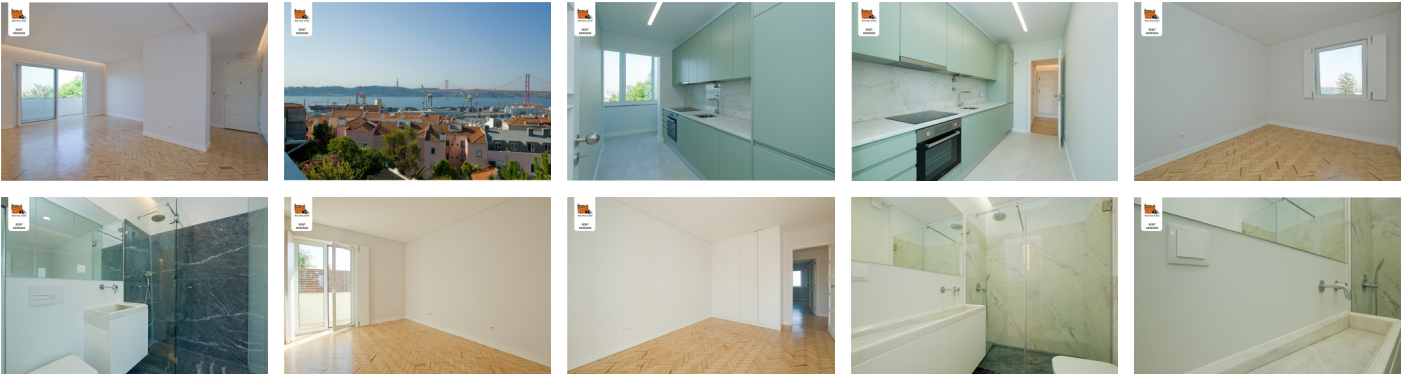

House size: 80m2

Plot size: 0m2

📍 Lisbon, Lapa

🛏 2

🚿 2

FOR RENT

LISBON, LAPA

Magnificent two bedroom apartment with incredible river view, in one of the best areas of Lapa.

Refurbished with excellent materials, this apartment offers us what Lisbon has the best, a wonderful light.

The apartment is located on the third floor in a building with two lifts and has an entrance hall, living/dining room, full equipped kitchen with laundry area, two bedrooms (1 ensuite) and family bathroom. There are two balconies.